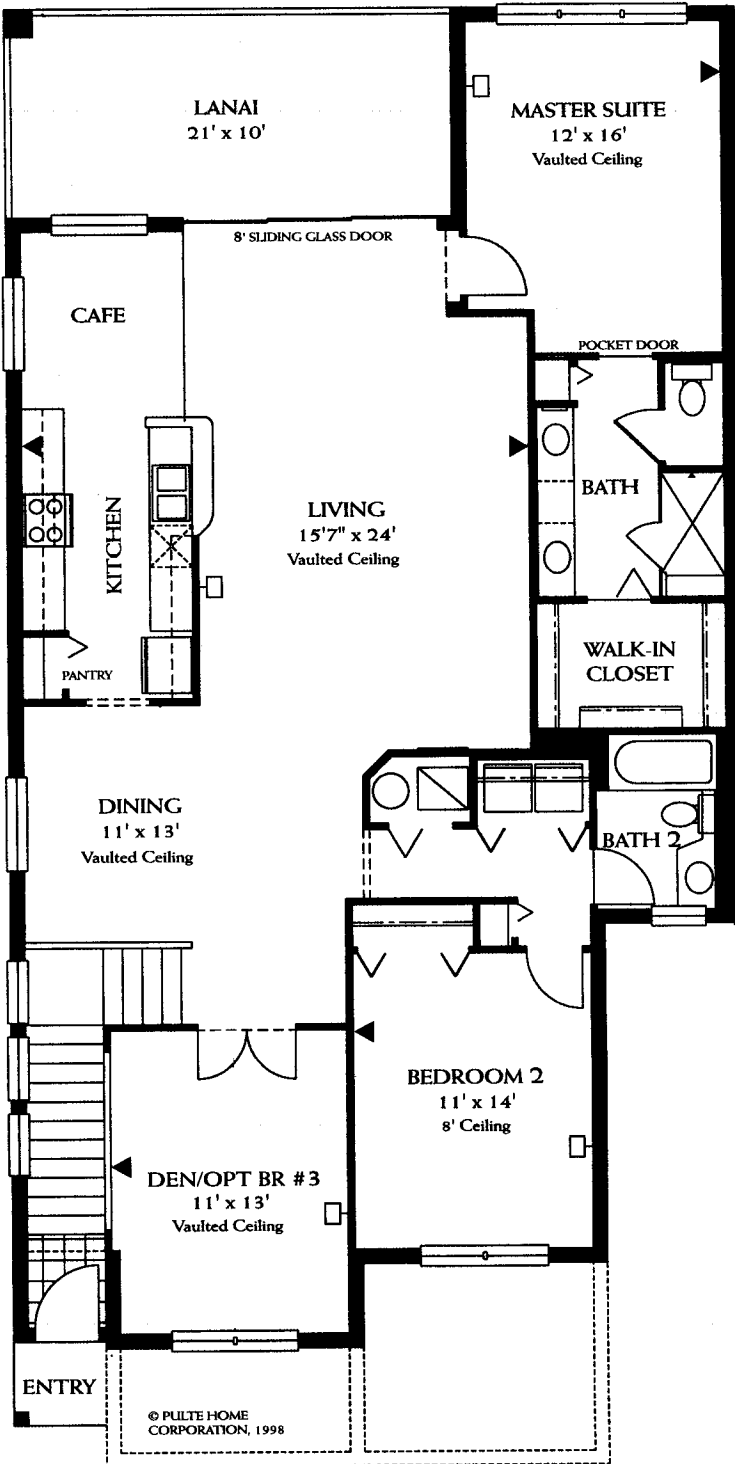

The Spoonbill 1792

2 Bedroom + Den
2 Bathroom - 1 Car Garage

Living Area	1,792 sq. ft.
Lanai	210 sq. ft.
Entry	16 sq. ft.
Garage	243 sq. ft.
Total	2,261 sq. ft.

□ TV Outlet ► Telephone Outlet

SECOND FLOOR CORNER