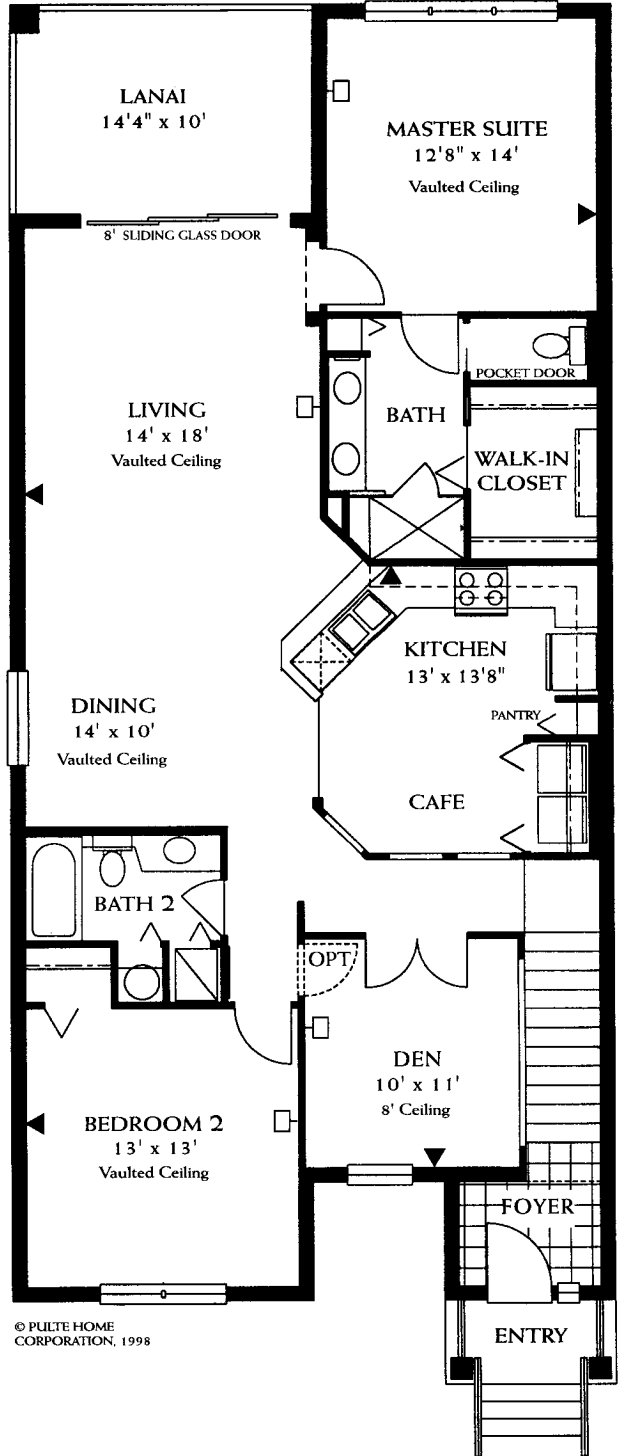

The Orchid

1558

2 Bedroom + Den
2 Bathroom - Carport

© PULTE HOME CORPORATION, 1998

Living Area	1,558 sq. ft.
Lanai	143 sq. ft.
Entry	31 sq. ft.
Total	1,732 sq. ft.

SECOND FLOOR CORNER

- TV Outlet
- ▶ Telephone Outlet