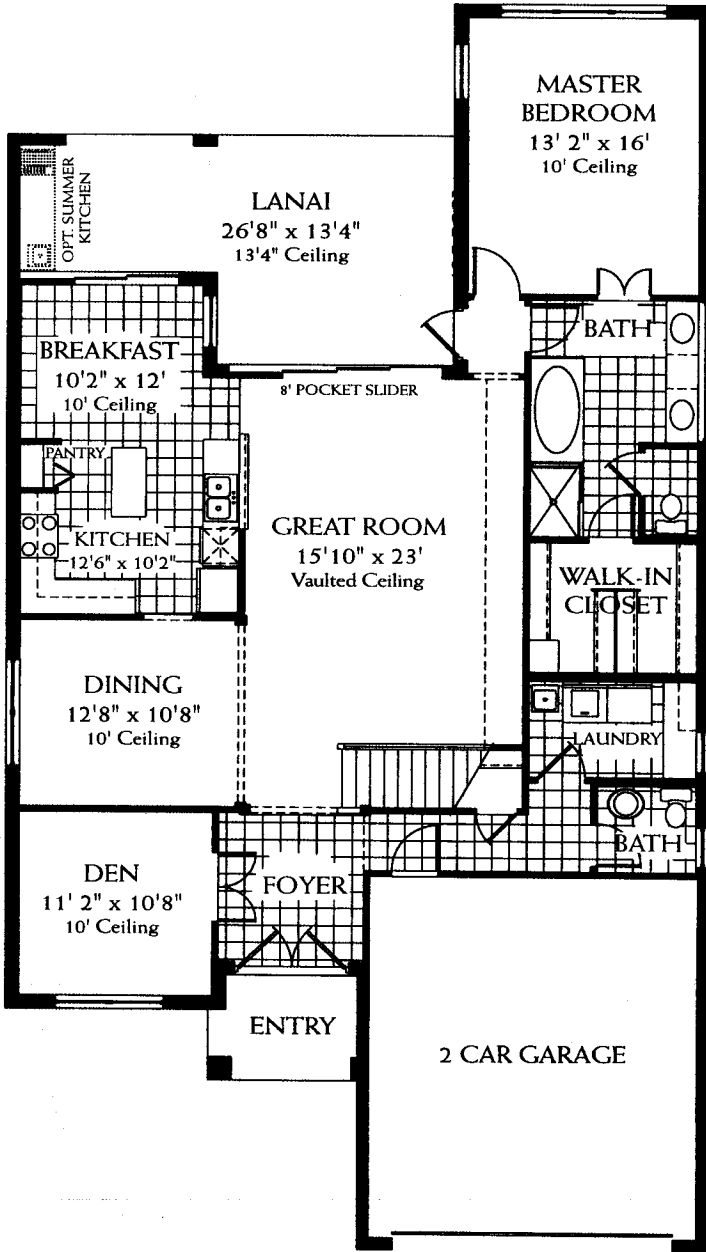

The Magnolia

2389

3 Bedroom with Den and Loft
2 1/2 Bathroom - 2 Car Garage

© PULTE HOME CORPORATION, 1997

Living Area	2,389 sq. ft.
Lanai	274 sq. ft.
Entry	50 sq. ft.
Garage	426 sq. ft.
Total	3,139 sq. ft.