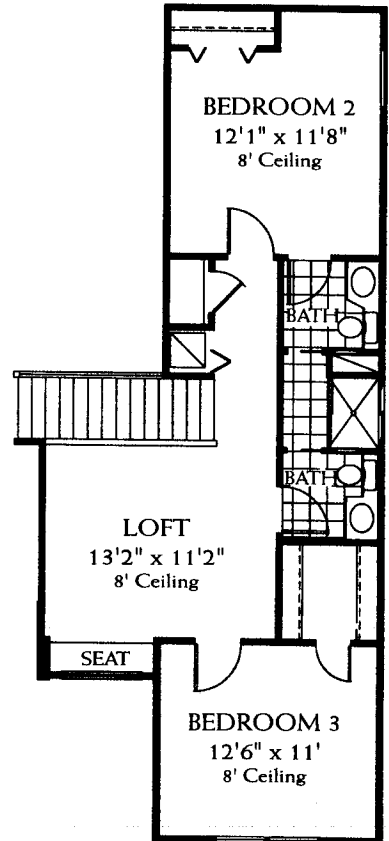

The Magnolia

2389

3 Bedroom with Den and Loft
2 1/2 Bathroom - 2 Car Garage

© PULTE HOME CORPORATION, 1997

Living Area	2,389 sq. ft.
Lanai	274 sq. ft.
Entry	50 sq. ft.
Garage	426 sq. ft.
Total	3,139 sq. ft.