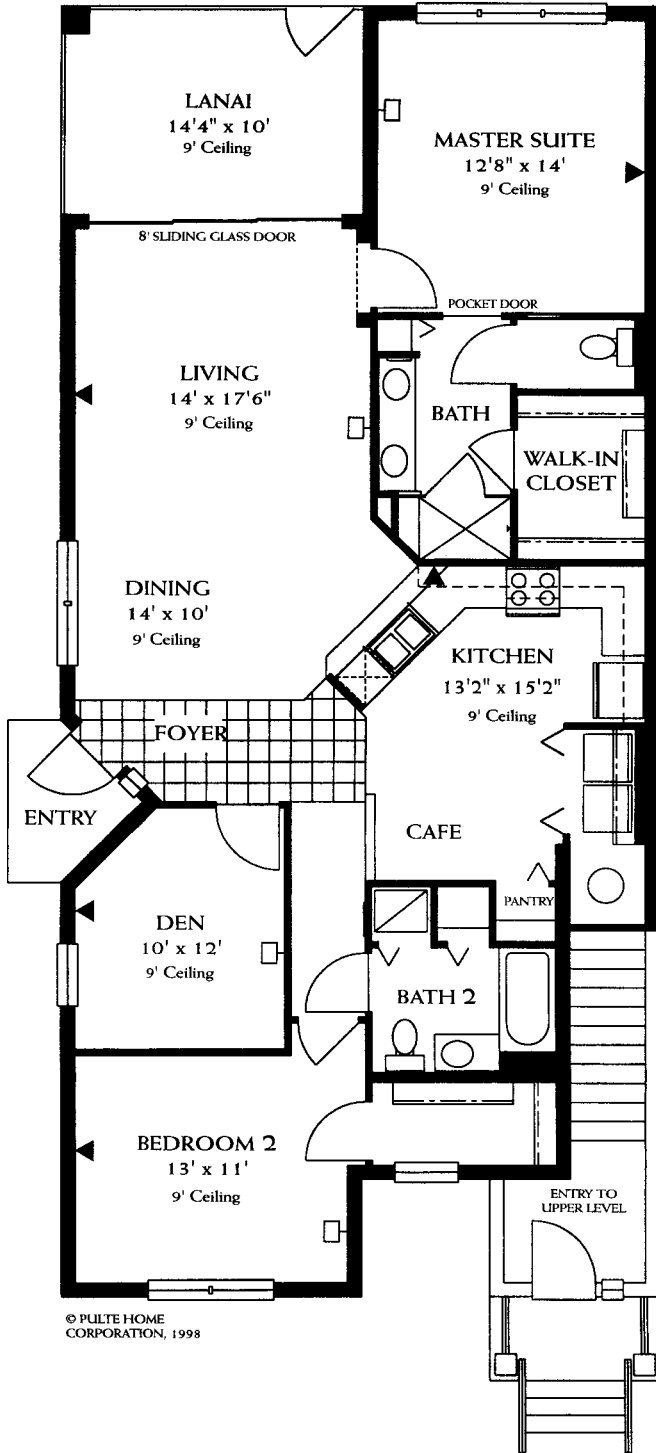

The Jasmine

1458

2 Bedroom + Den
2 Bathroom - Carport

Living Area	1,458 sq. ft.
Lanai	143 sq. ft.
Entry	31 sq. ft.
Total	1,632 sq. ft.

© PULTE HOME CORPORATION, 1998

FIRST FLOOR CORNER

- TV Outlet
- ▶ Telephone Outlet