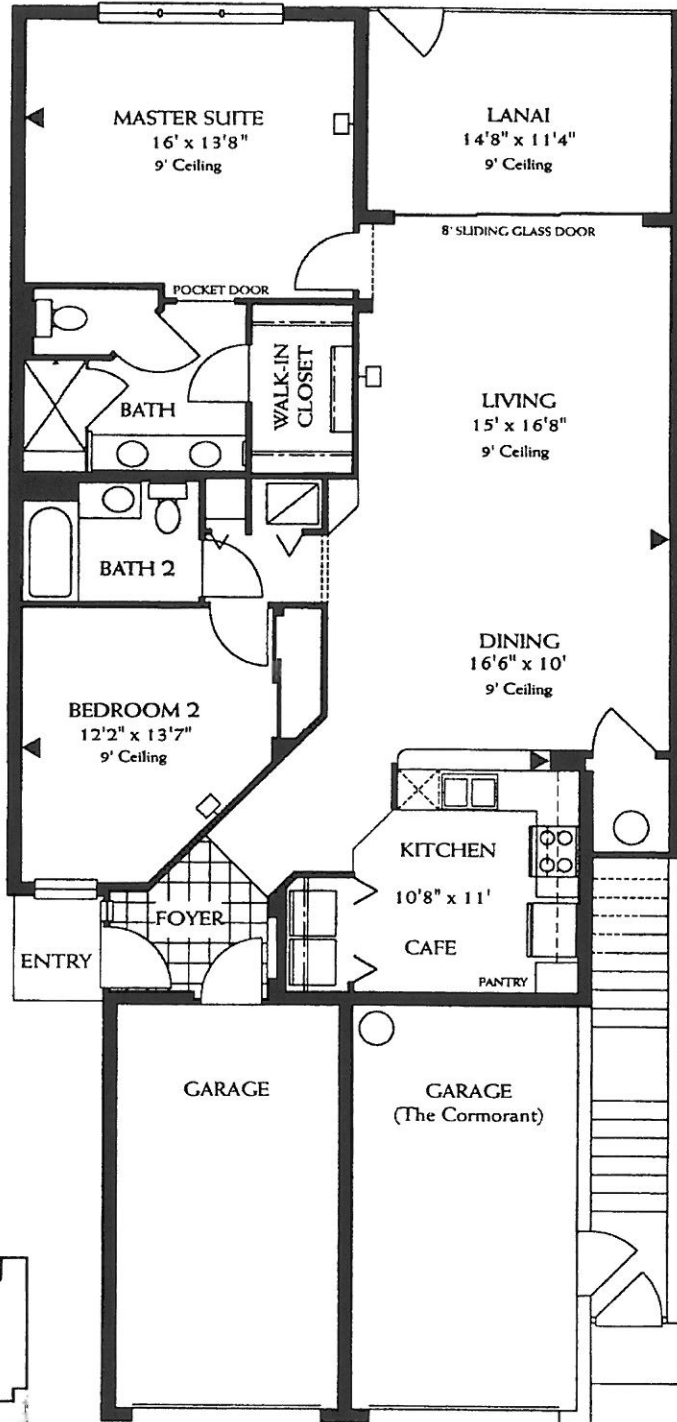

The Heron

1376

2 Bedroom
2 Bathroom - 1 Car Garage

Living Area	1,376 sq. ft.
Lanai	150 sq. ft.
Entry	18 sq. ft.
Garage	244 sq. ft.
Total	1,788 sq. ft.

FIRST FLOOR INTERIOR
(8 unit building shown)

□ TV Outlet ► Telephone Outlet

Exact dimensions and spatial arrangements on this plan are approximate and may vary in final construction.