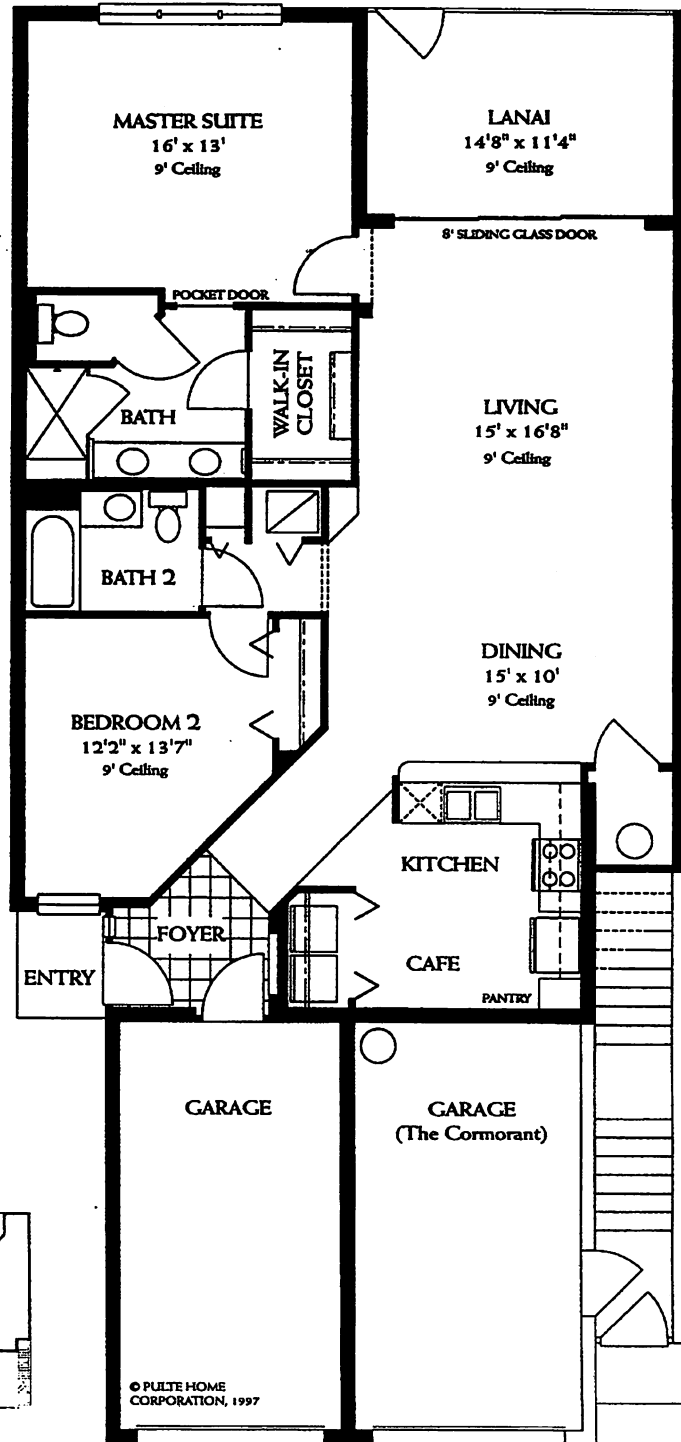

The Heron 1368

2 Bedroom
2 Bathroom - 1 Car Garage

Living Area	1,368 sq. ft.
Lanai	150 sq. ft.
Entry	20 sq. ft.
Garage	242 sq. ft.
Total	1,780 sq. ft.

FIRST FLOOR INTERIOR

Artist's Rendering. Exact dimensions and spatial arrangements on this plan are approximate and may vary in final construction.