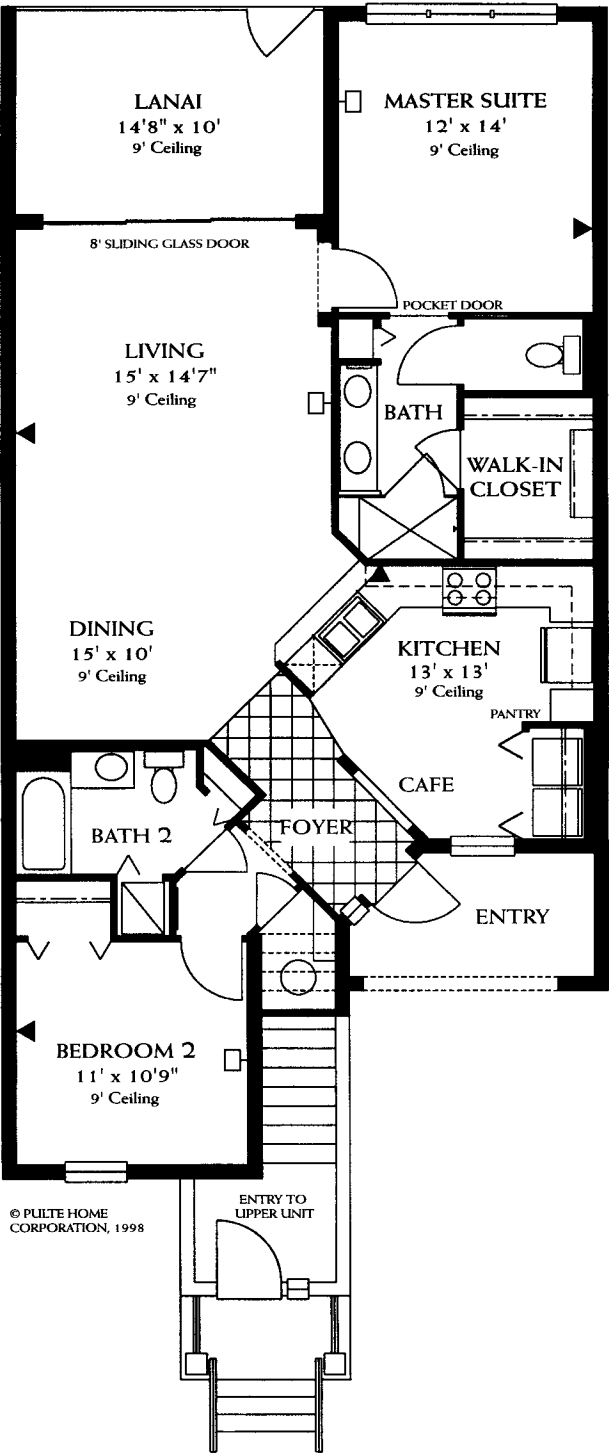

The Gardenia

1209

2 Bedroom - 2 Bathroom
Carport

Living Area	1,209 sq. ft.
Lanai	147 sq. ft.
Entry	72 sq. ft.
Total	1,428 sq. ft.

© PULTE HOME CORPORATION, 1998

FIRST FLOOR INTERIOR

-  TV Outlet
-  Telephone Outlet