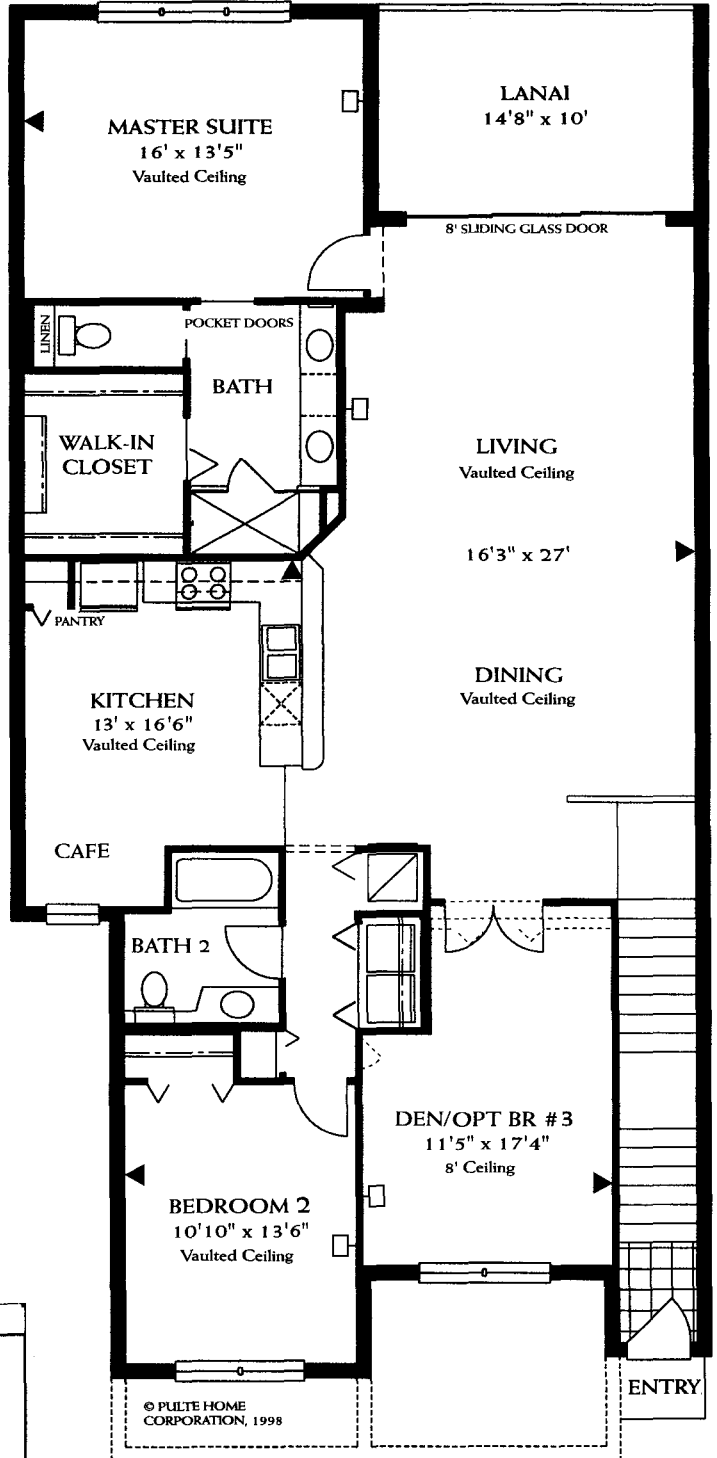

# The Cormorant 1811

2 Bedroom + Den  
2 Bathroom - 1 Car Garage

Living Area	1,811 sq. ft.
Lanai	150 sq. ft.
Entry	16 sq. ft.
Garage	244 sq. ft.
<b>Total</b>	<b>2,221 sq. ft.</b>

SECOND FLOOR INTERIOR

© PULTE HOME CORPORATION, 1998

□ TV Outlet ▶ Telephone Outlet