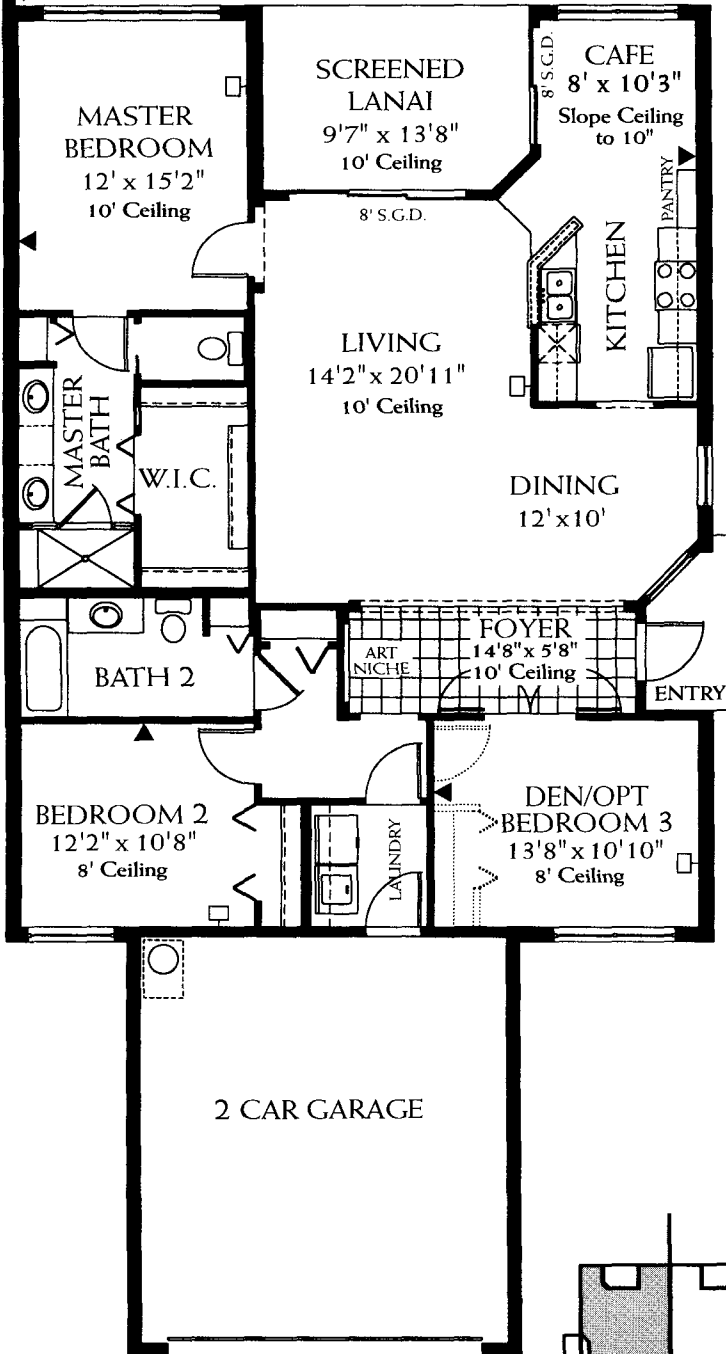

The Alexander 1587

2 Bedroom + Den
2 Bathroom - 2 Car Garage

| | |
|--------------|----------------------|
| Living Area | 1,587 sq. ft. |
| Lanai | 129 sq. ft. |
| Entry | 25 sq. ft. |
| Garage | 432 sq. ft. |
| Total | 2,173 sq. ft. |

CORNER VILLAS

© PULTE HOME CORPORATION, 1998

- TV Outlet
- ▶ Telephone Outlet