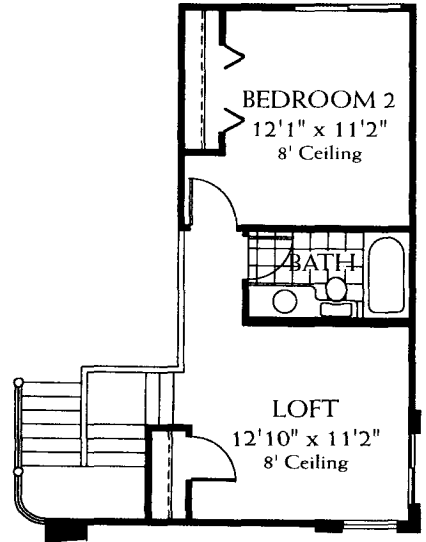

The Laurel 2090

3 Bedroom with Loft or
2 Bedroom with Den and Loft
3 Bathroom - 2 Car Garage

© PULTE HOME CORPORATION, 1997

| | |
|--------------------|----------------------|
| Living Area | 2,090 sq. ft. |
| Lanai | 236 sq. ft. |
| Entry | 25 sq. ft. |
| Garage | 429 sq. ft. |
| Total | 2,780 sq. ft. |