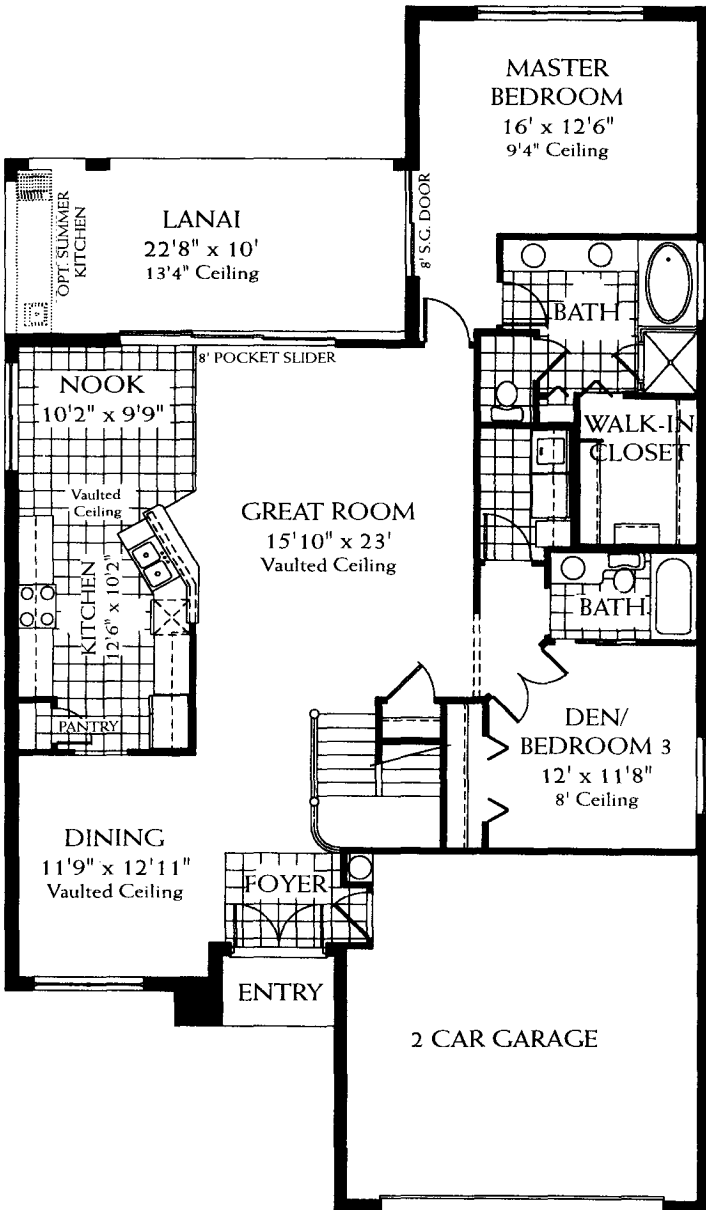

The Laurel 2090

3 Bedroom with Loft or
2 Bedroom with Den and Loft
3 Bathroom - 2 Car Garage

© PULTE HOME CORPORATION, 1997

| | |
|--------------------|----------------------|
| Living Area | 2,090 sq. ft. |
| Lanai | 236 sq. ft. |
| Entry | 25 sq. ft. |
| Garage | 429 sq. ft. |
| Total | 2,780 sq. ft. |