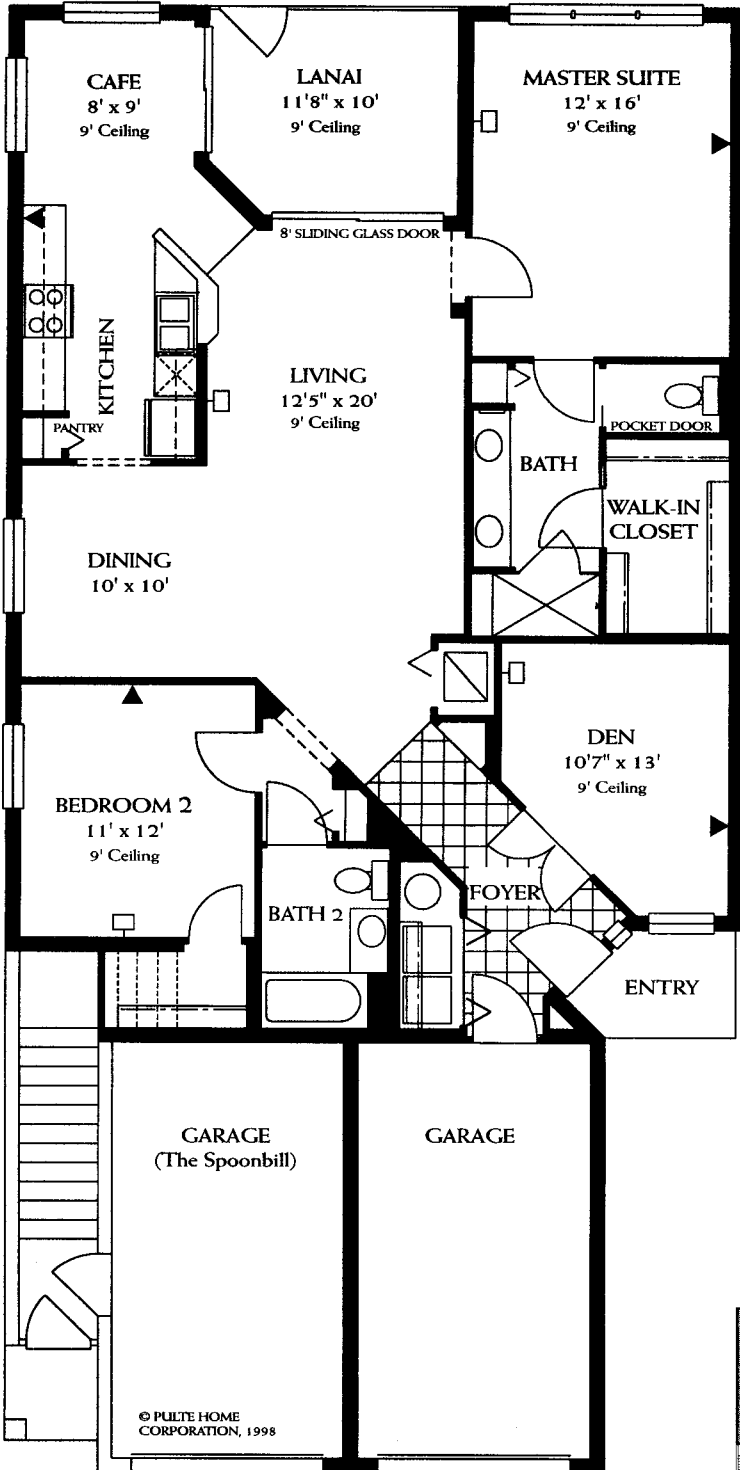

# The Egret 1513

2 Bedroom + Den  
2 Bathroom - 1 Car Garage

Living Area	1,513 sq. ft.
Lanai	113 sq. ft.
Entry	31 sq. ft.
Garage	243 sq. ft.
<b>Total</b>	<b>1,900 sq. ft.</b>

FIRST FLOOR CORNER

□ TV Outlet    ► Telephone Outlet